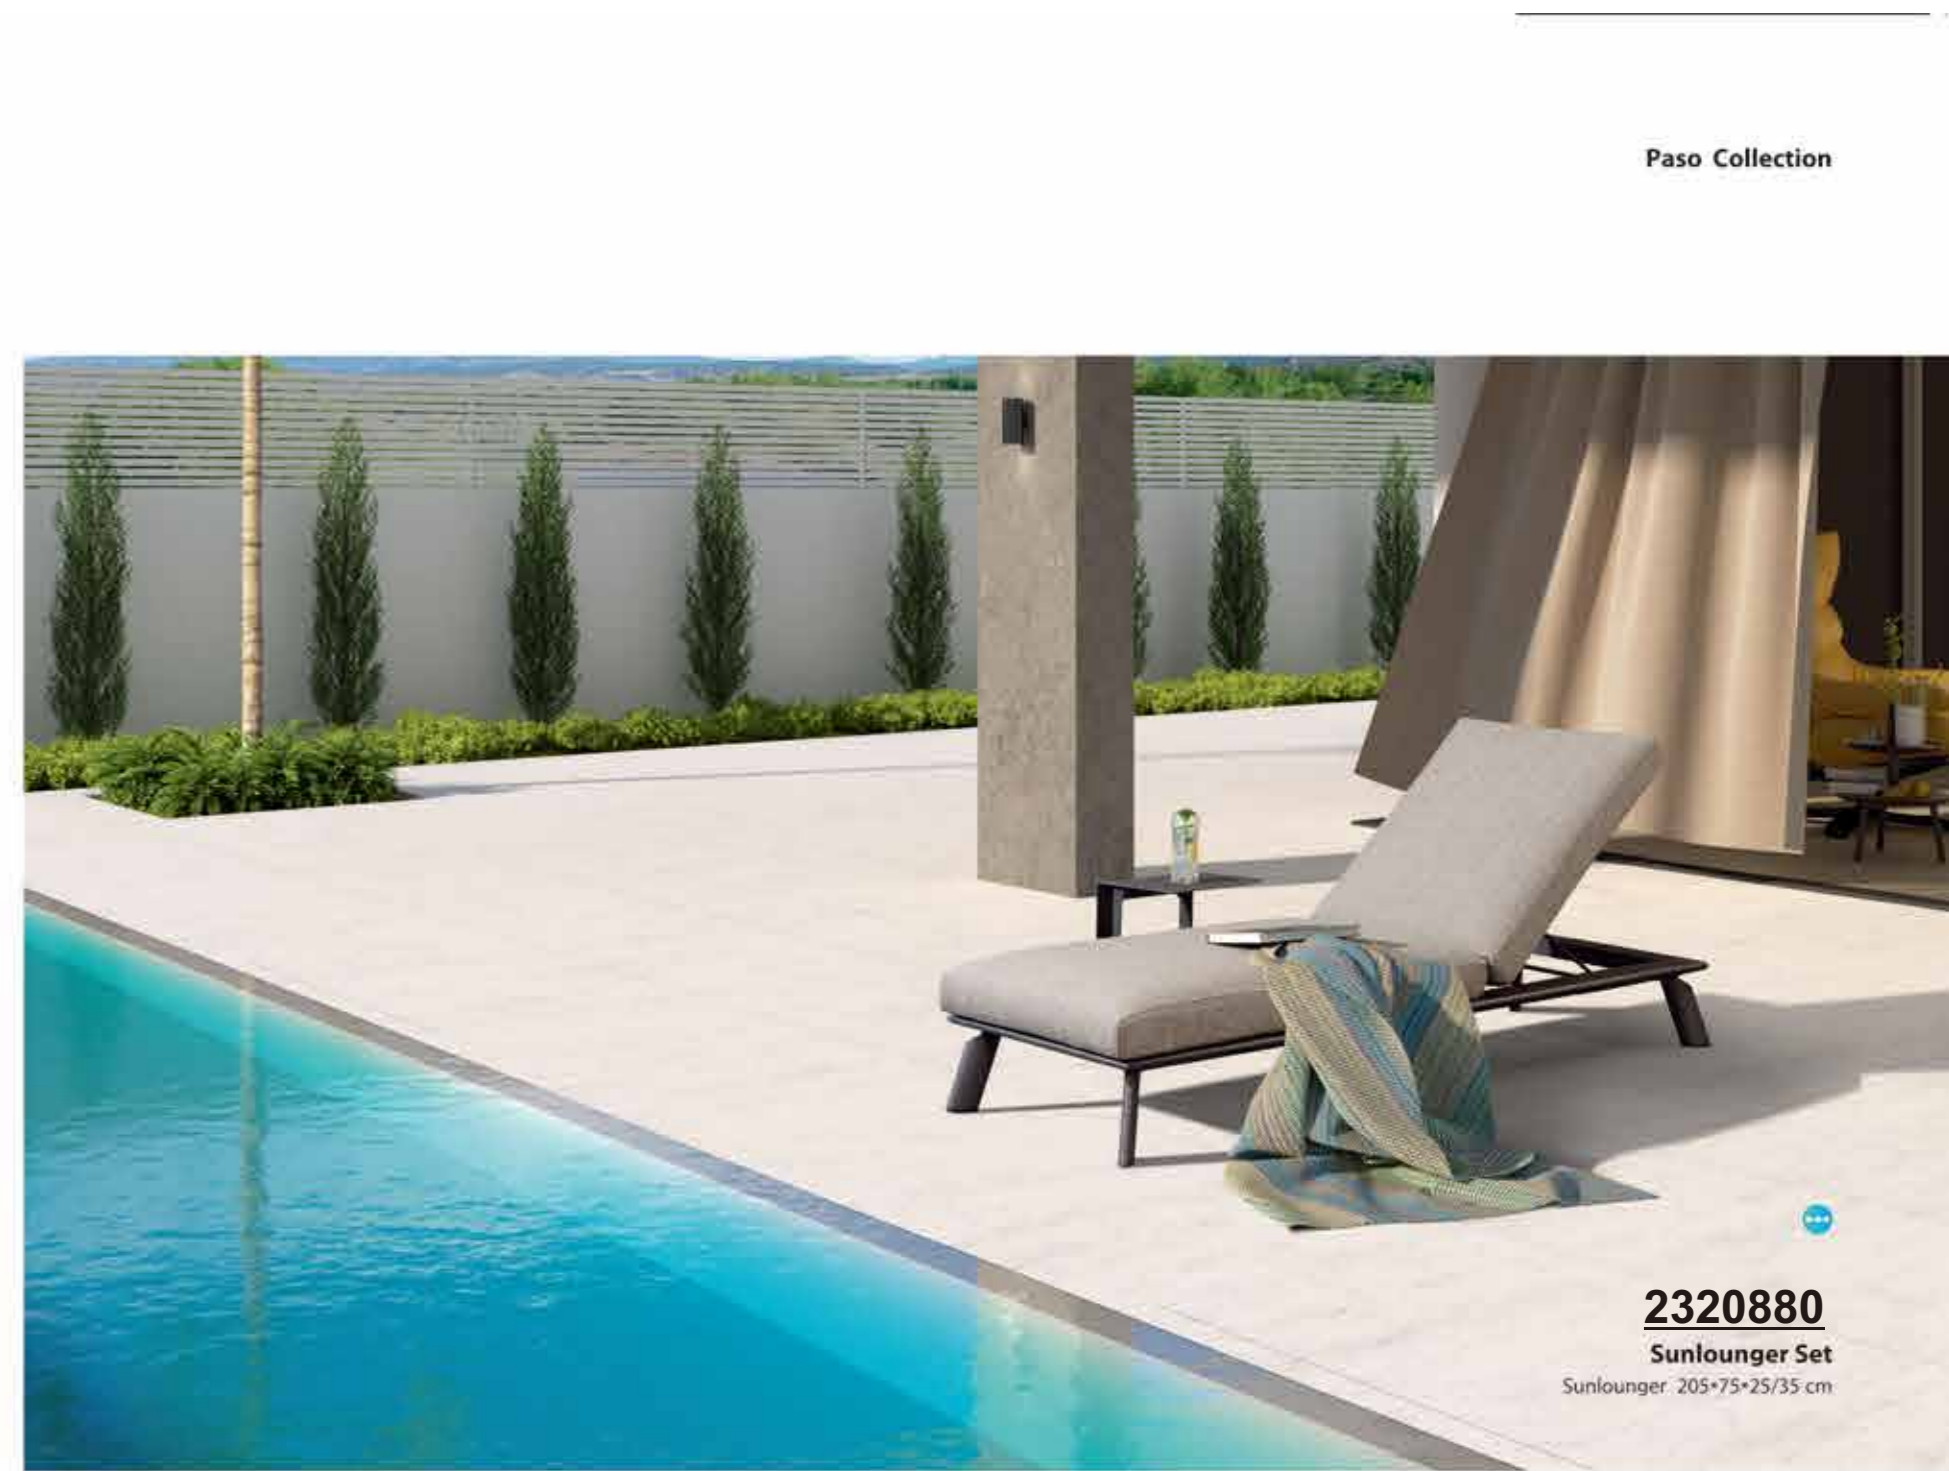

Paso Collection

2320880

Sunlounger Set

Sunlounger 205*75*25/35 cm