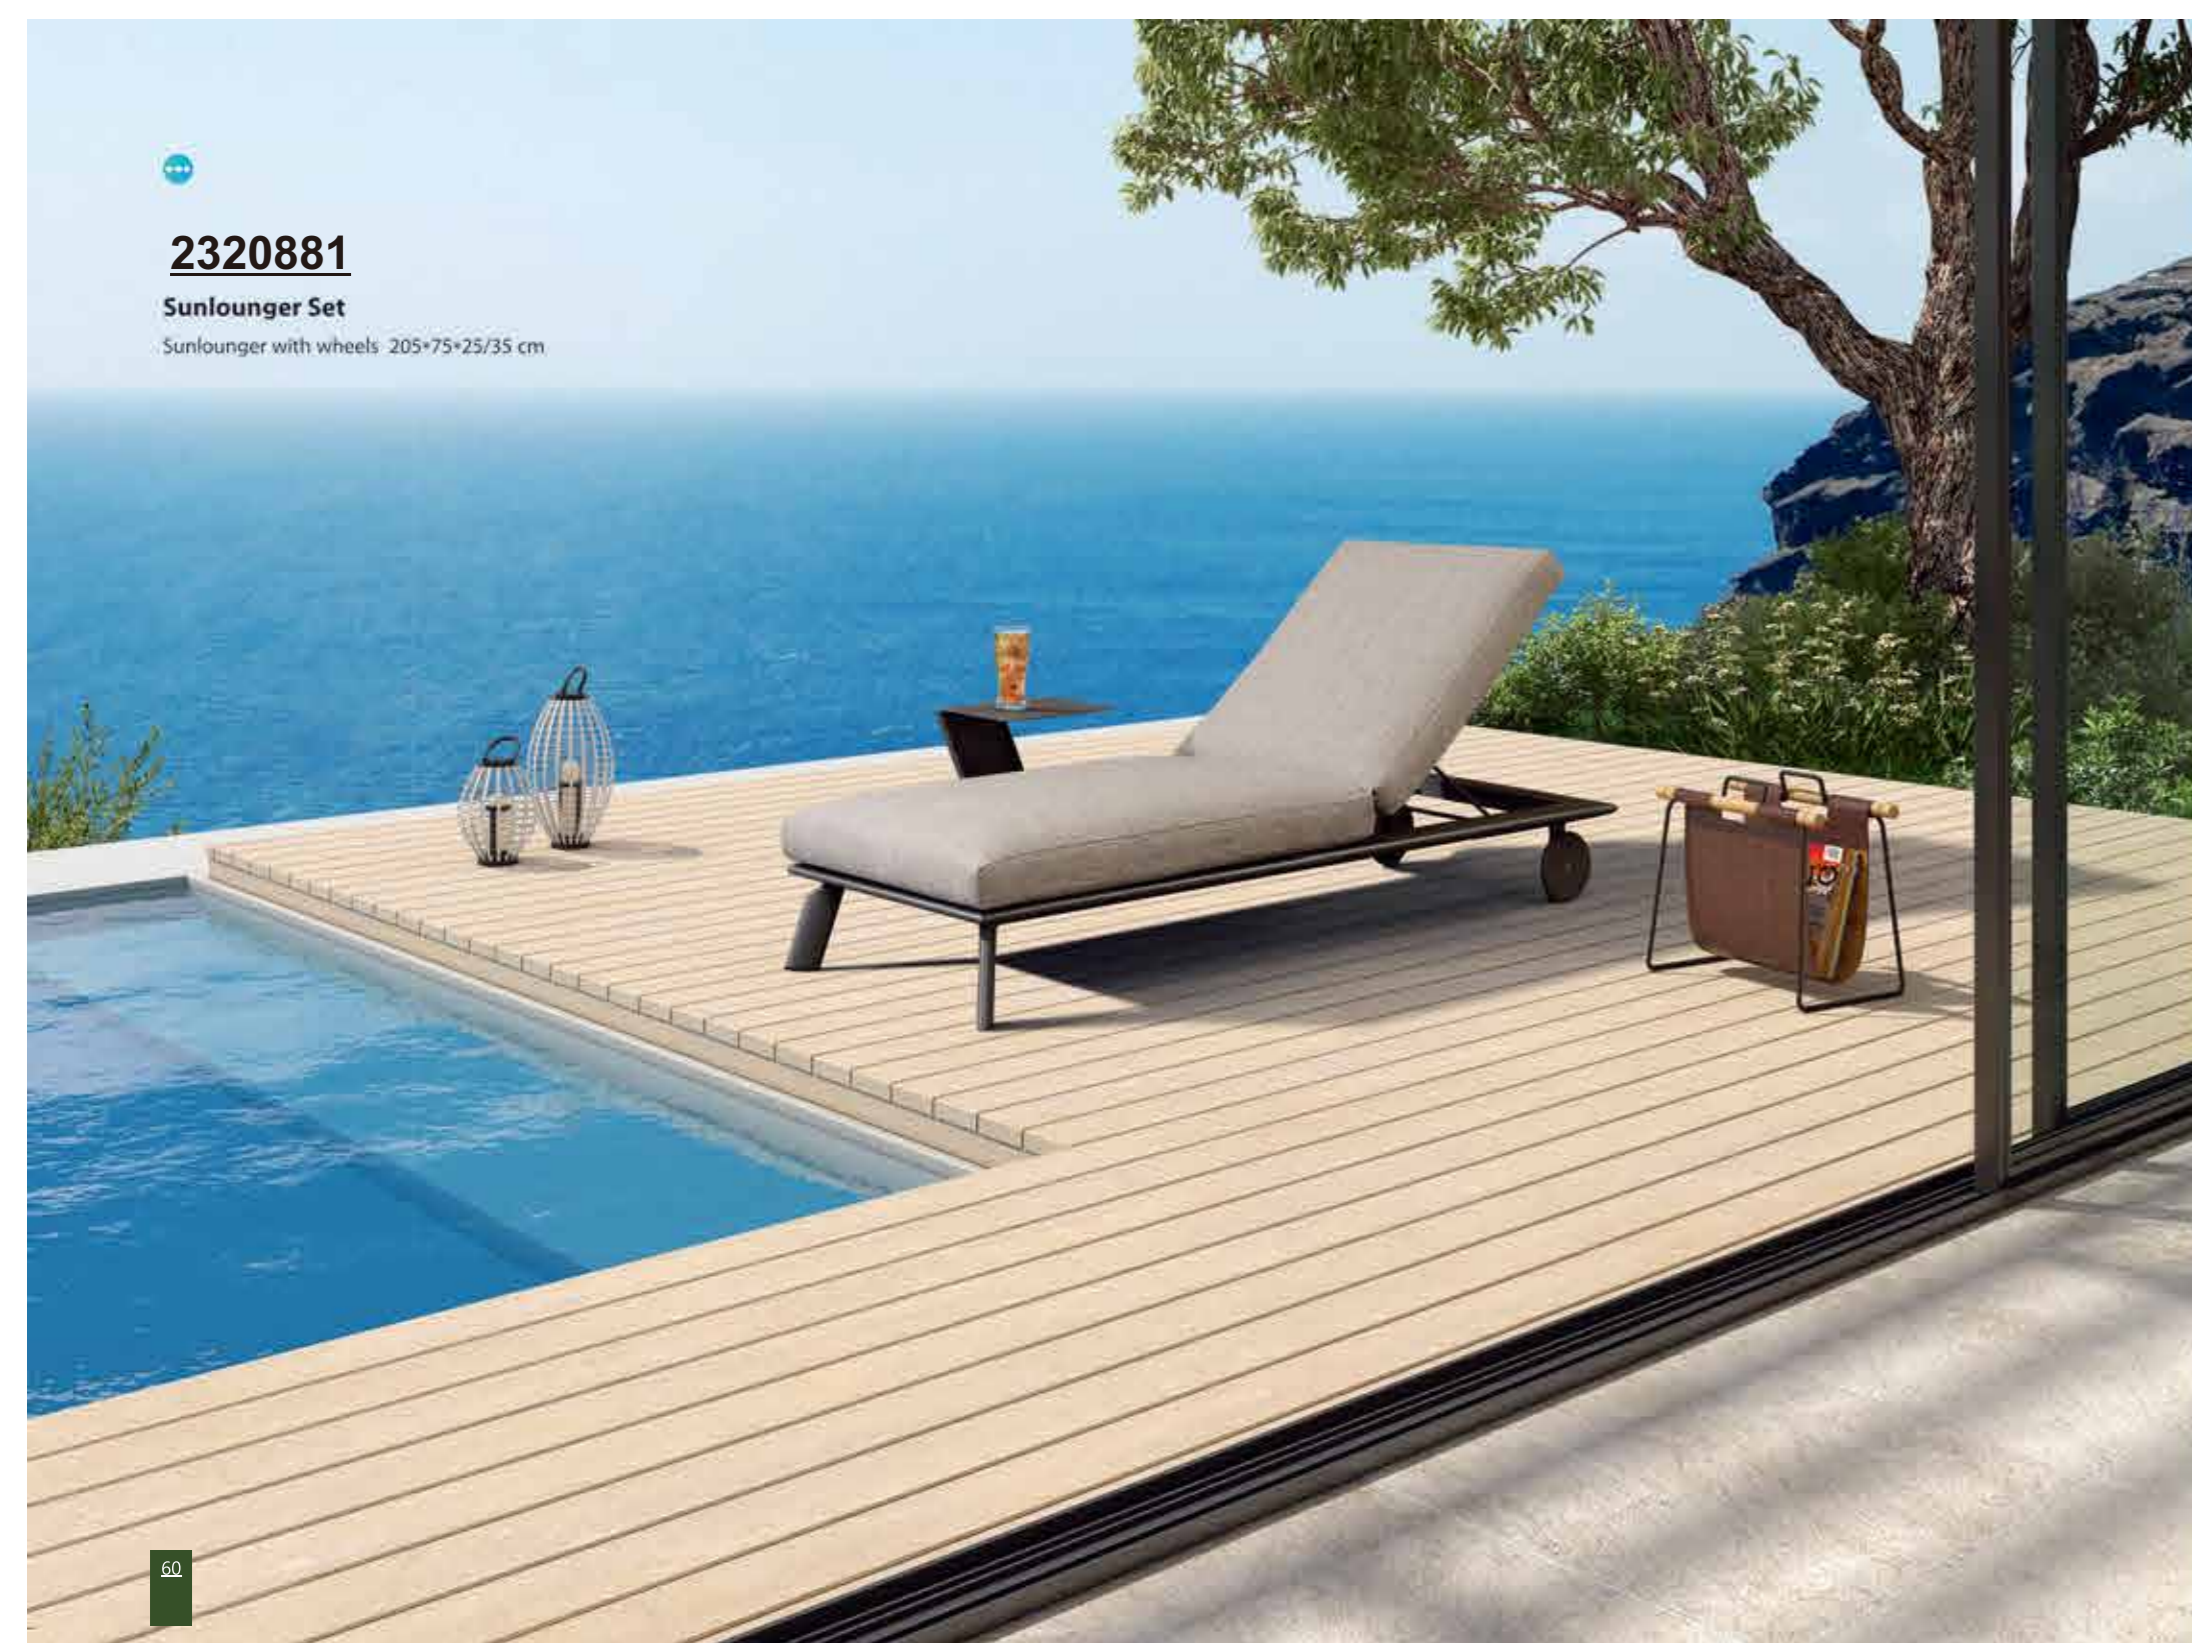

2320881

Sunlounger Set

Sunlounger with wheels 205*75*25/35 cm

Product List

2320882

Sectional Lounge set

2320883

DESC 3-seater corner sofa
SIZE 245*75*25/71 cm

2320884

DESC 3-seater sofa
SIZE 245*75*25/71 cm

2320885

DESC Coffee table
SIZE 140*80*25 cm

2320886

Sectional Lounge set

2320887

DESC 3-seater corner sofa
SIZE 245*75*25/71 cm

2320888

DESC 2L seater sofa
SIZE 176*85*25/71 cm

2320889

DESC Coffee table
SIZE 85*85*25 cm

2320890

Double bed & Sun lounger

2320891

DESC Double bed
SIZE 205*155*25/35 cm

2320892

DESC Sun lounger
SIZE 205*75*25/35 cm

2320893

DESC Sunlounger with wheels
SIZE 205*75*25/35 cm

* Due to photographic and printing reasons, product colors in this catalogue may vary from actual products, for standard colors please see actual products.