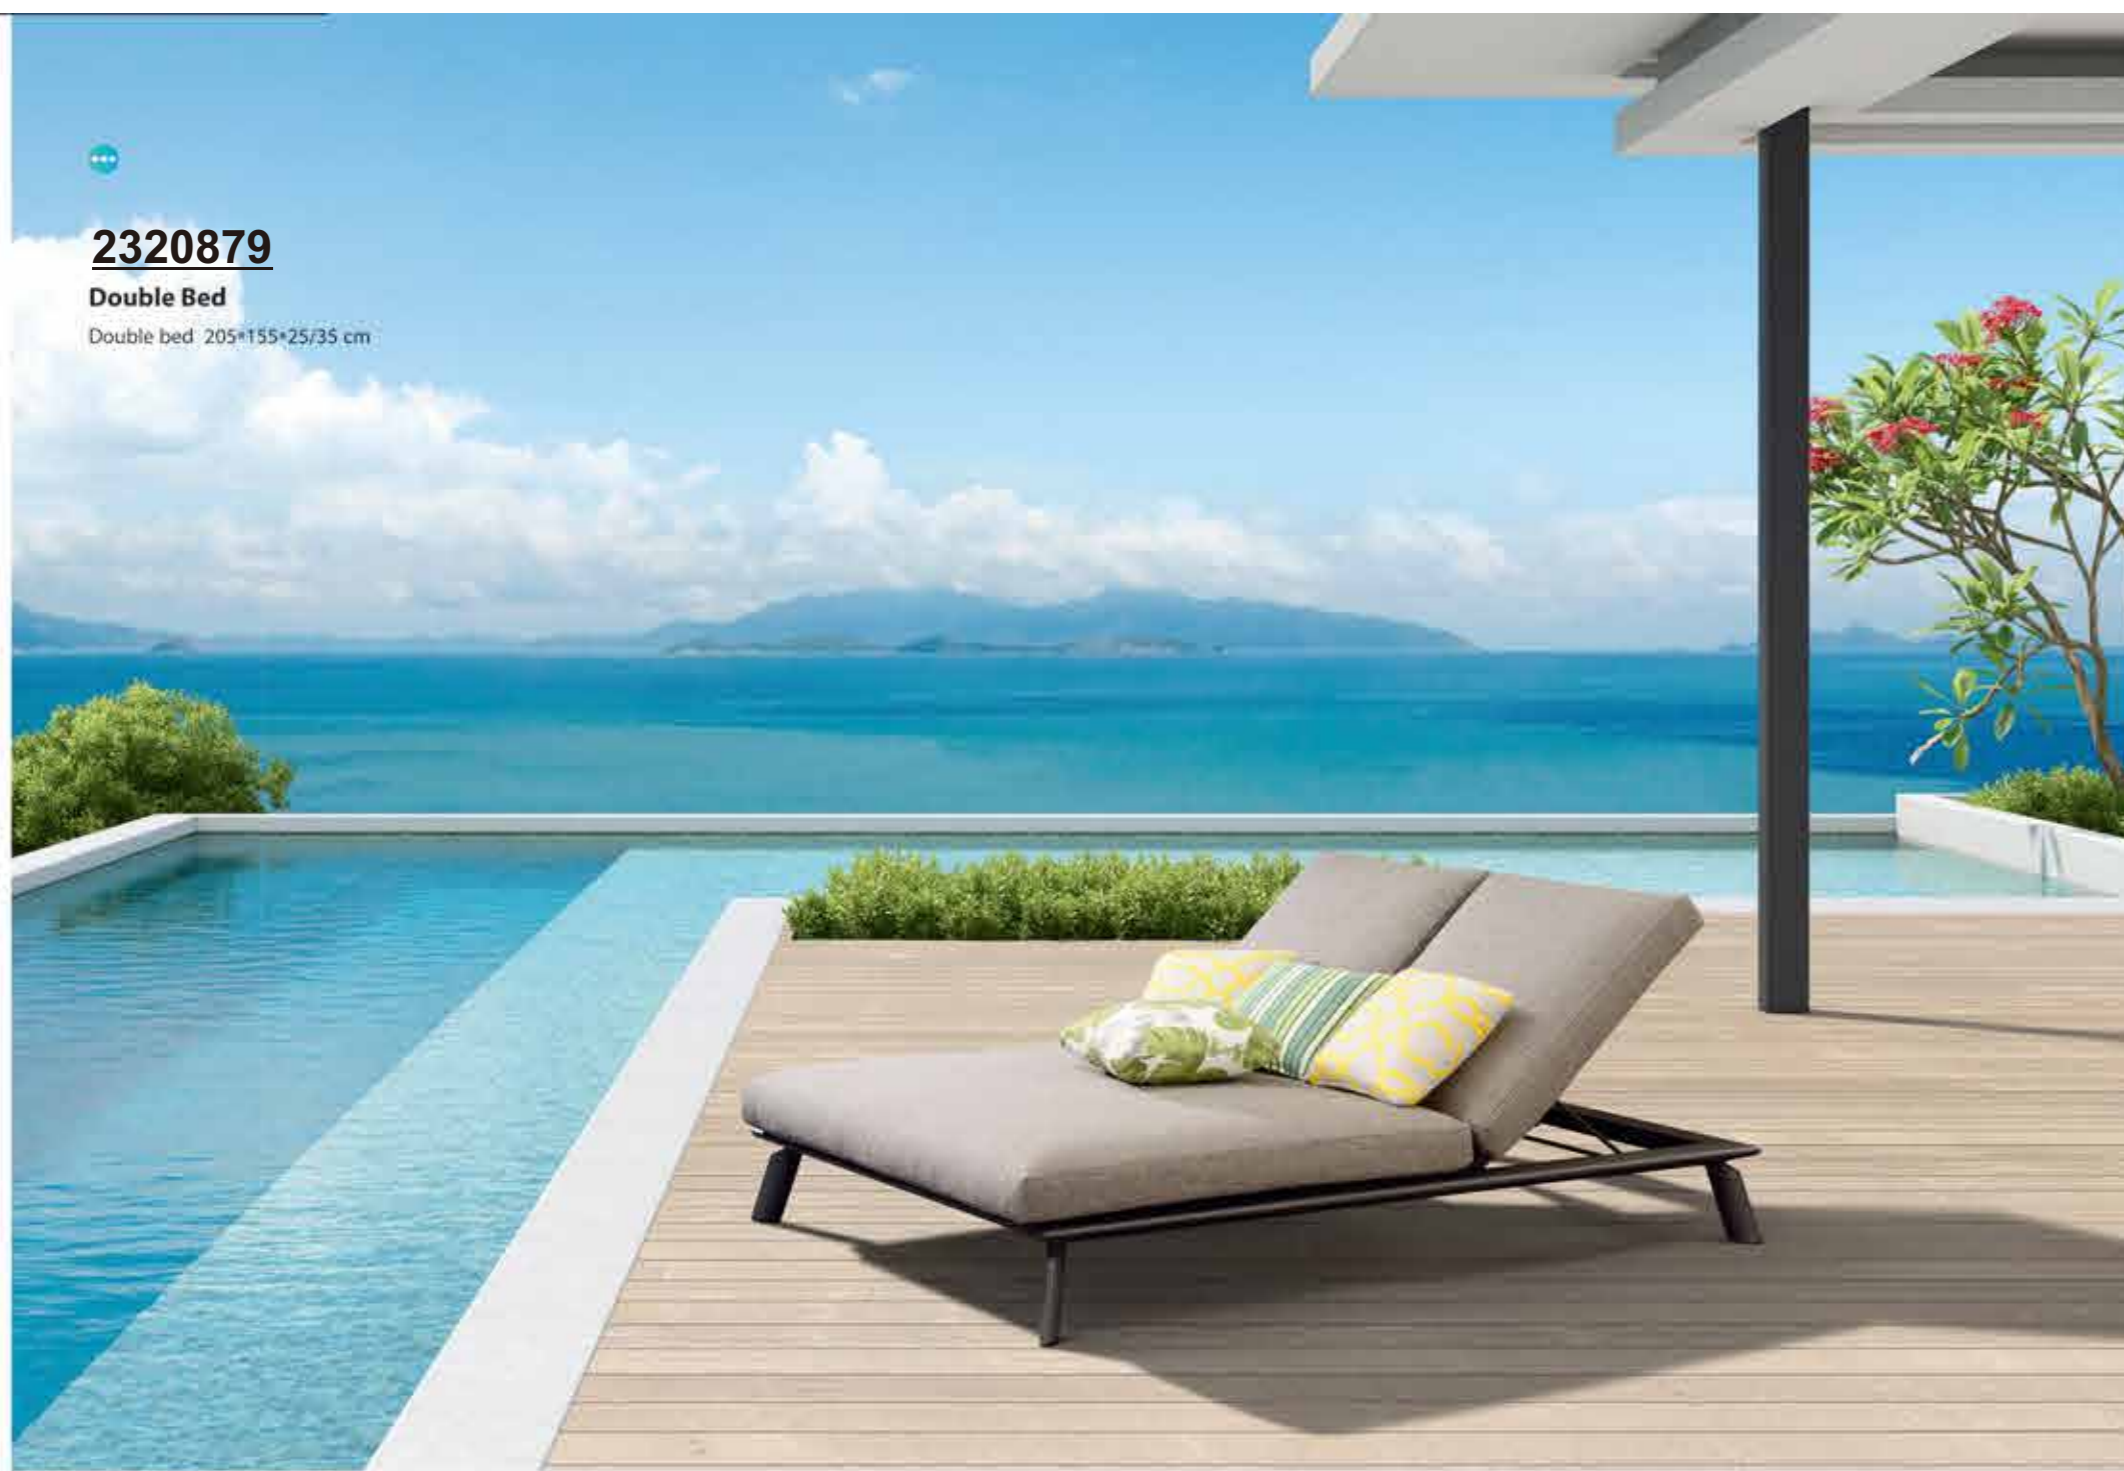

2320879

Double Bed

Double bed 205*155*25/35 cm