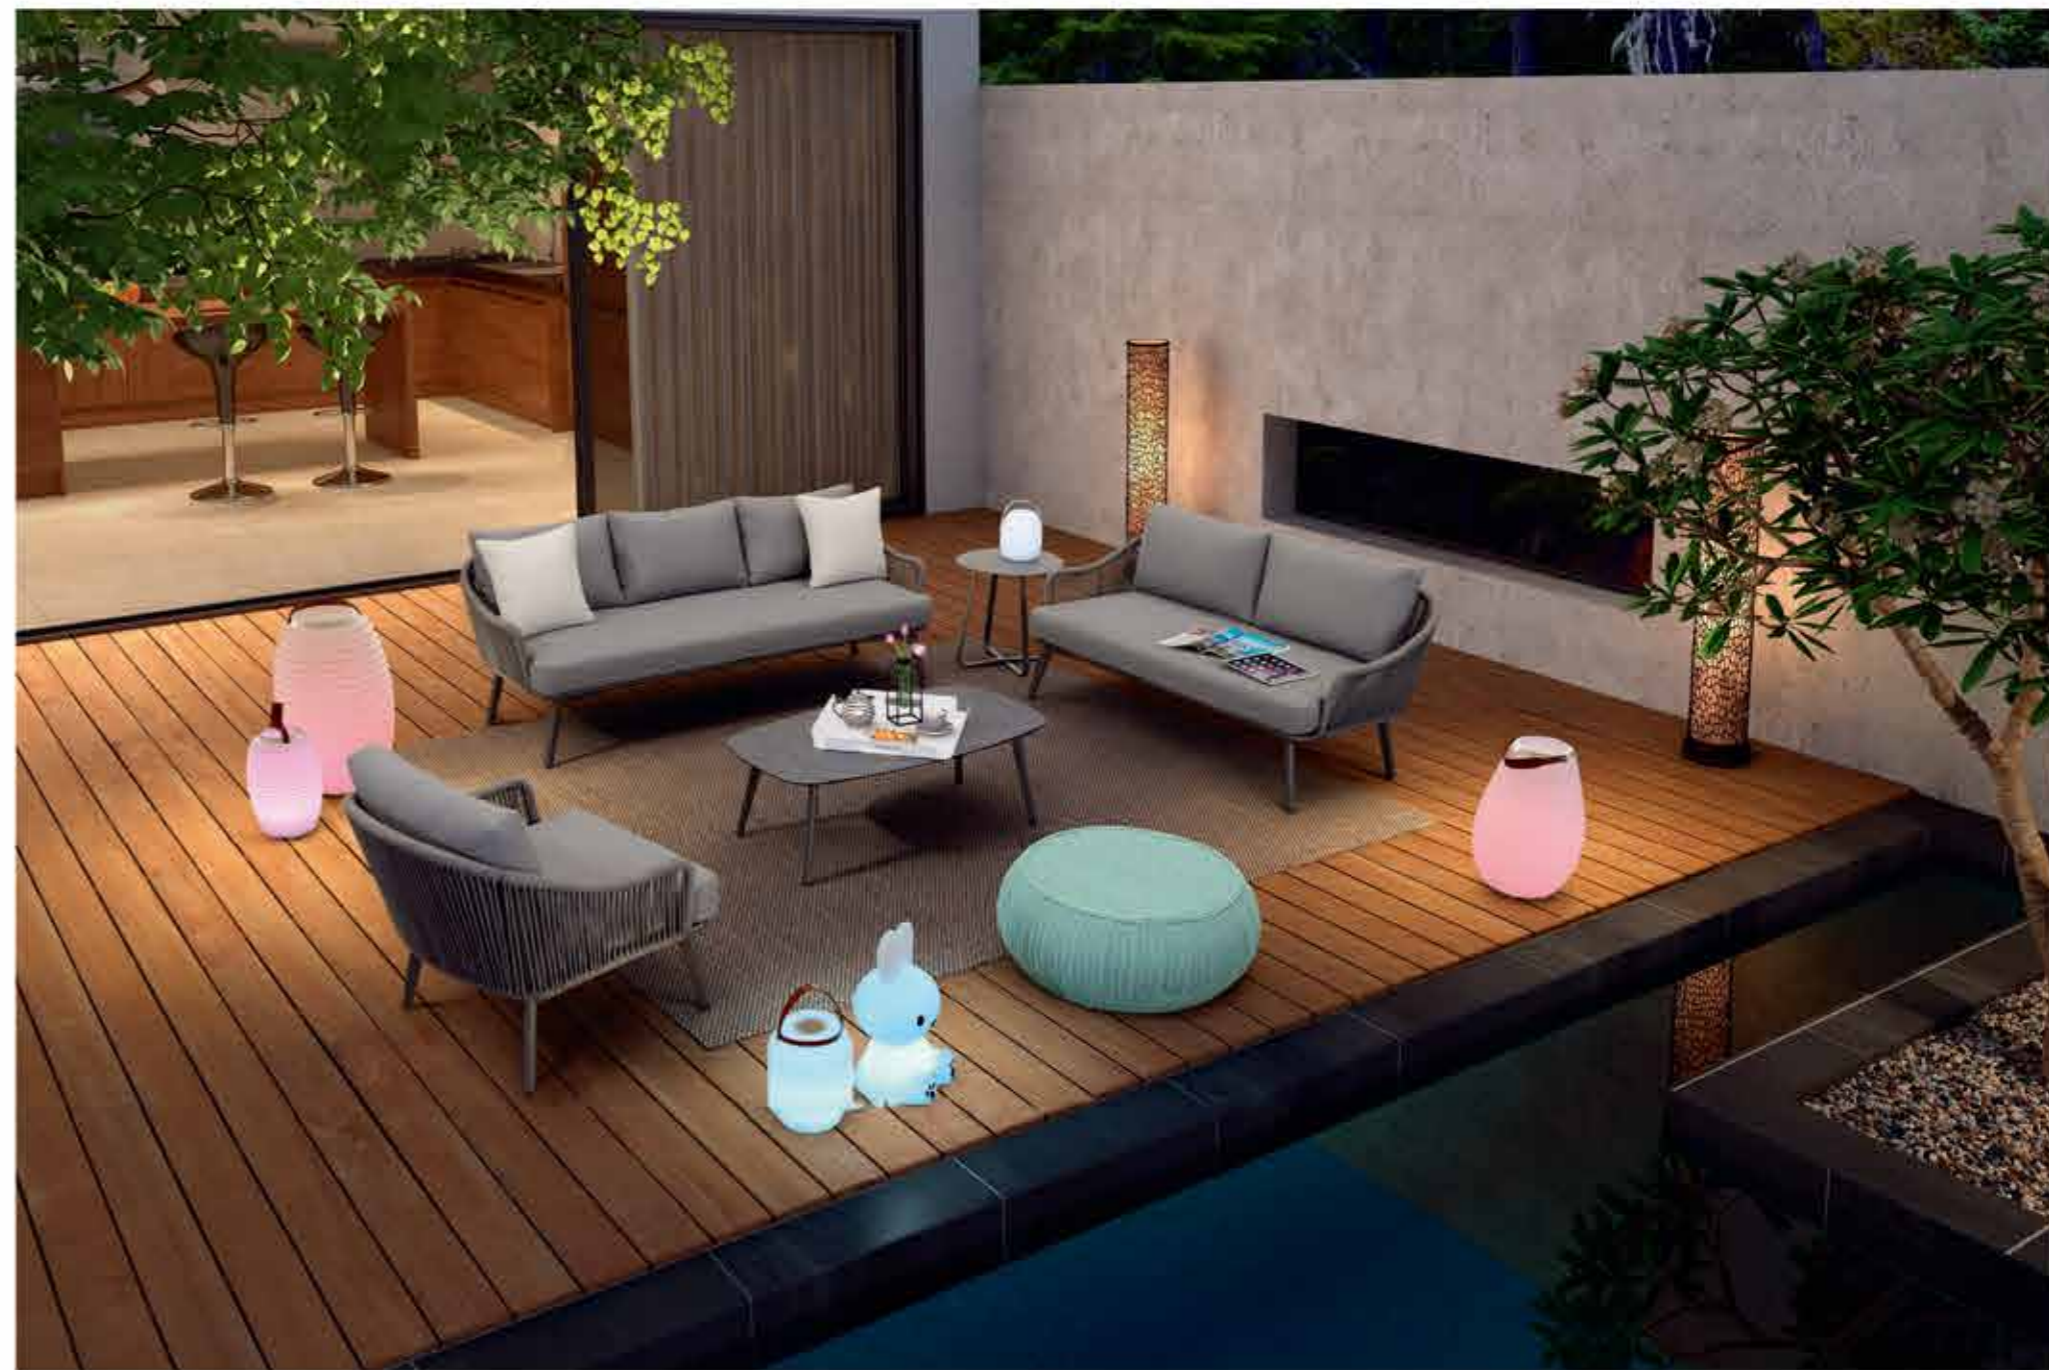

2320982

Leisure set

2320983
DESC Chair
SIZE 59*64*78 cm

2320984
DESC Coffee table
SIZE Dia50*50 cm

* Due to photographic and printing reasons, product colors in this catalogue may vary from actual products, for standard colors please see actual products.

2320985

Leisure Set

Chair 78*82*72 cm

Ottoman Dia80*35 cm

Why CHUNFENG FULIN ?

CHUNFENG FULIN
FURNITURE

CHUNFENG FULIN/ Your Best Choice

01 Self-owned Factory